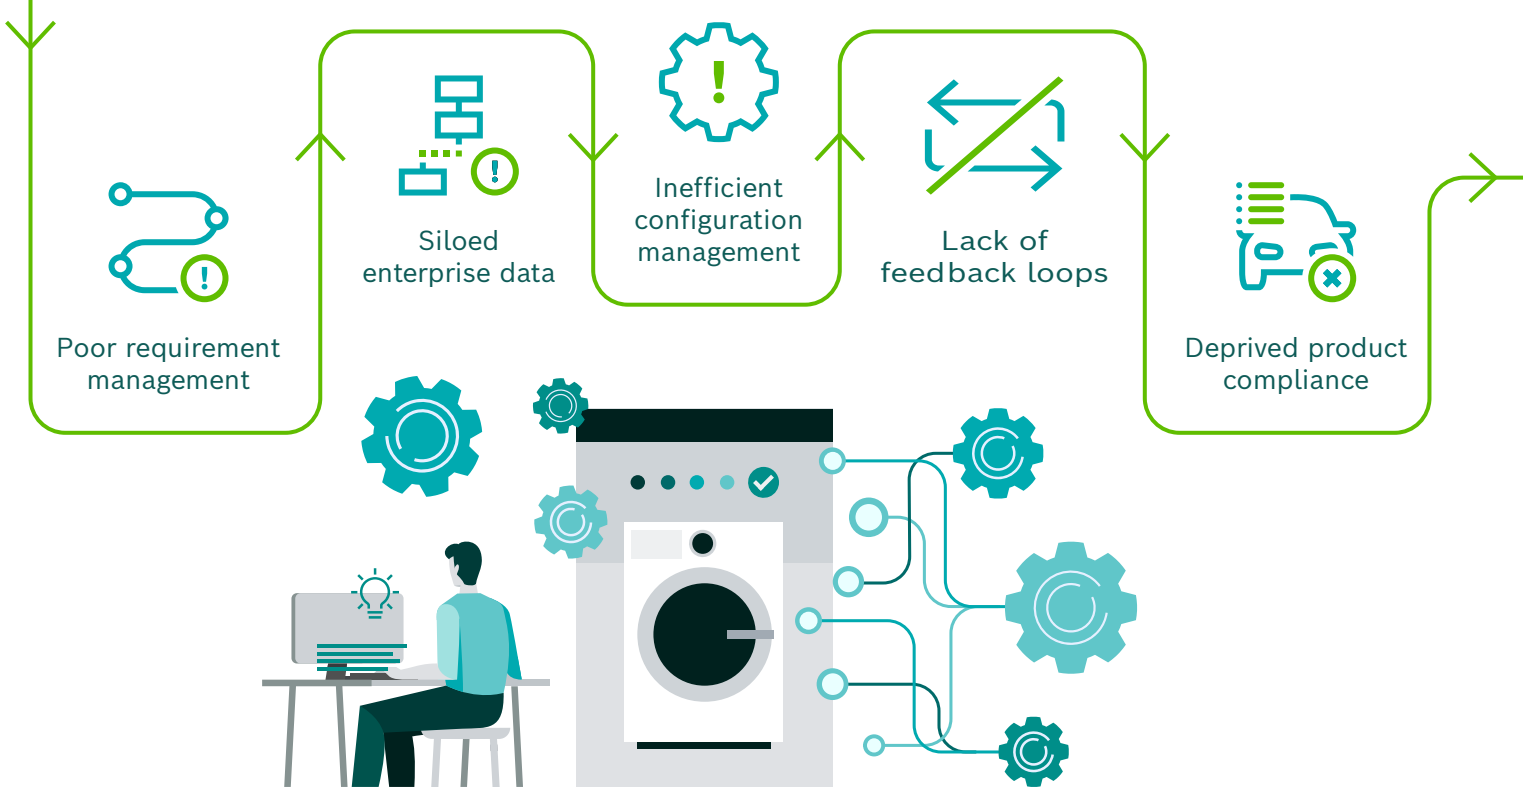

Innovate sustainably with digitally orchestrated next-gen PLM solutions and services

Drive PLM excellence with multidisciplinary digital threads,
backed by Bosch's 15+ years of expertise and 75+ successful clients

Refine your product lifecycle to drive success

Bosch digitally orchestrates design intent and operational data sustainably – our digital threads enable seamless collaborations and improved CX, along with a continuous IoT-enabled feedback loop for accurate iterations.

Where's the gap?

Where we come in

Ensure the availability of engineering product data throughout the product lifecycle journey for uninterrupted collaboration and productivity with our integrated services.